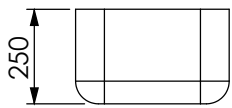

# Valamud/ Basins

**600x450x300**

**600x450x250**

**600x500x300  
(AISI316)**

**550x500x300**

**500x400x250**

**500x400x200**

**400x400x250**

**400x400x200  
(AISI316)**

**355x405x190  
LE34**

**400x340x175**

**240x330x150**

**Ø400x160**

**Ø300x180**

**Ø300x140**