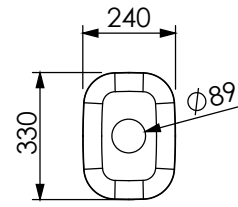

# Valamud/ Basins

**600x450x300**

**600x450x250**

**600x500x300  
(AISI316)**

**550x500x300**

**500x400x250**

**500x400x200**

**400x400x250**

**400x400x200  
(AISI316)**

**355x405x190  
LE34**

**400x340x175**

**240x330x150**

**Ø400x160**

**Ø300x180**

**Ø300x140**