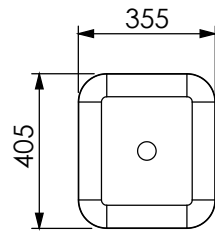

# Valamud/ Basins

**600x450x300**

**600x450x250**

**600x500x300  
(AISI316)**

**550x500x300**

**500x400x250**

**500x400x200**

**400x400x250**

**400x400x200  
(AISI316)**

**355x405x190  
LE34**

**400x340x175**

**240x330x150**

**Ø400x160**

**Ø300x180**

**Ø300x140**