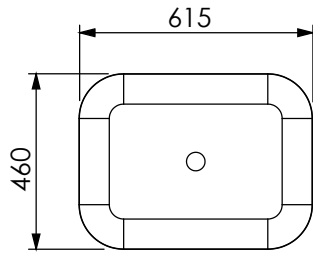

# Valamud/ Basins

**600x450x300**

**600x450x250**

**600x500x300  
(AISI316)**

**550x500x300**

**500x400x250**

**500x400x200**

**400x400x250**

**400x400x200  
(AISI316)**

**355x405x190  
LE34**

**400x340x175**

**240x330x150**

**Ø400x160**

**Ø300x180**

**Ø300x140**