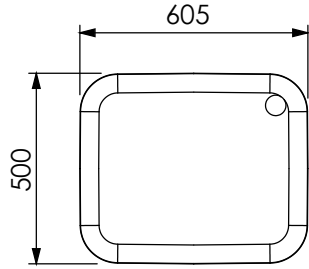

# Valamud/ Basins

**600x450x300**

**600x450x250**

**600x500x300  
(AISI316)**

**550x500x300**

**500x400x250**

**500x400x200**

**400x400x250**

**400x400x200  
(AISI316)**

**355x405x190  
LE34**

**400x340x175**

**240x330x150**

**Ø400x160**

**Ø300x180**

**Ø300x140**