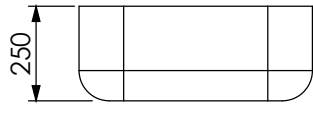

# Valamud/ Basins

**600x450x300**

**600x450x250**

**600x500x300  
(AISI316)**

**550x500x300**

**500x400x250**

**500x400x200**

**400x400x250**

**400x400x200  
(AISI316)**

**355x405x190  
LE34**

**400x340x175**

**240x330x150**

**Ø400x160**

**Ø300x180**

**Ø300x140**