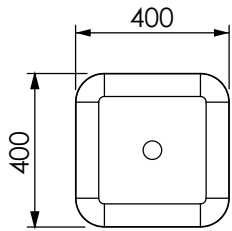

# Valamud/ Basins

**600x450x300**

**600x450x250**

**600x500x300  
(AISI316)**

**550x500x300**

**500x400x250**

**500x400x200**

**400x400x250**

**400x400x200  
(AISI316)**

**355x405x190  
LE34**

**400x340x175**

**240x330x150**

**Ø400x160**

**Ø300x180**

**Ø300x140**