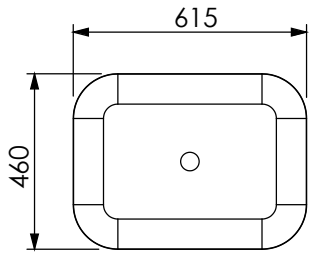

# Valamud/ Basins

**600x450x300**

**600x450x250**

**600x500x300  
(AISI316)**

**550x500x300**

**500x400x250**

**500x400x200**

**400x400x250**

**400x400x200  
(AISI316)**

**355x405x190  
LE34**

**400x340x175**

**240x330x150**

**Ø400x160**

**Ø300x180**

**Ø300x140**