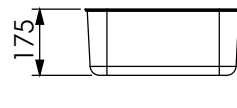

# Valamud/ Basins

**600x450x300**

**600x450x250**

**600x500x300  
(AISI316)**

**550x500x300**

**500x400x250**

**500x400x200**

**400x400x250**

**400x400x200  
(AISI316)**

**355x405x190  
LE34**

**400x340x175**

**240x330x150**

**Ø400x160**

**Ø300x180**

**Ø300x140**