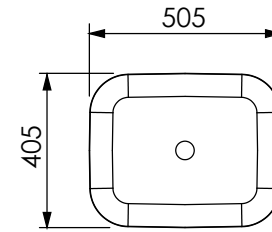

# Valamud/ Basins

**600x450x300**

**600x450x250**

**600x500x300  
(AISI316)**

**550x500x300**

**500x400x250**

**500x400x200**

**400x400x250**

**400x400x200  
(AISI316)**

**355x405x190  
LE34**

**400x340x175**

**240x330x150**

**Ø400x160**

**Ø300x180**

**Ø300x140**