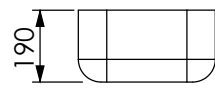

# Valamud/ Basins

**600x450x300**

**600x450x250**

**600x500x300  
(AISI316)**

**550x500x300**

**500x400x250**

**500x400x200**

**400x400x250**

**400x400x200  
(AISI316)**

**355x405x190  
LE34**

**400x340x175**

**240x330x150**

**Ø400x160**

**Ø300x180**

**Ø300x140**