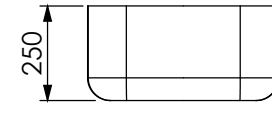

# Valamud/ Basins

**600x450x300**

**600x450x250**

**600x500x300  
(AISI316)**

**550x500x300**

**500x400x250**

**500x400x200**

**400x400x250**

**400x400x200  
(AISI316)**

**355x405x190  
LE34**

**400x340x175**

**240x330x150**

**Ø400x160**

**Ø300x180**

**Ø300x140**