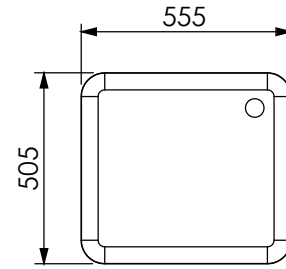

# Valamud/ Basins

**600x450x300**

**600x450x250**

**600x500x300  
(AISI316)**

**550x500x300**

**500x400x250**

**500x400x200**

**400x400x250**

**400x400x200  
(AISI316)**

**355x405x190  
LE34**

**400x340x175**

**240x330x150**

**Ø400x160**

**Ø300x180**

**Ø300x140**