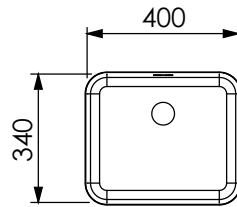

# Valamud/ Basins

**600x450x300**

**600x450x250**

**600x500x300  
(AISI316)**

**550x500x300**

**500x400x250**

**500x400x200**

**400x400x250**

**400x400x200  
(AISI316)**

**355x405x190  
LE34**

**400x340x175**

**240x330x150**

**Ø400x160**

**Ø300x180**

**Ø300x140**