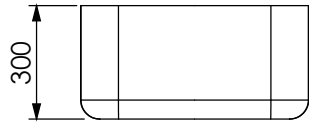

# Valamud/ Basins

**600x450x300**

**600x450x250**

**600x500x300  
(AISI316)**

**550x500x300**

**500x400x250**

**500x400x200**

**400x400x250**

**400x400x200  
(AISI316)**

**355x405x190  
LE34**

**400x340x175**

**240x330x150**

**Ø400x160**

**Ø300x180**

**Ø300x140**