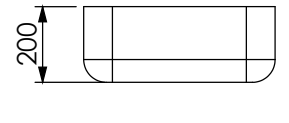

# Valamud/ Basins

**600x450x300**

**600x450x250**

**600x500x300  
(AISI316)**

**550x500x300**

**500x400x250**

**500x400x200**

**400x400x250**

**400x400x200  
(AISI316)**

**355x405x190  
LE34**

**400x340x175**

**240x330x150**

**Ø400x160**

**Ø300x180**

**Ø300x140**