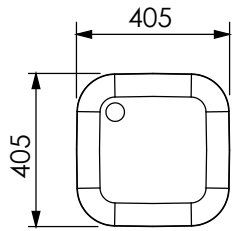

# Valamud/ Basins

**600x450x300**

**600x450x250**

**600x500x300  
(AISI316)**

**550x500x300**

**500x400x250**

**500x400x200**

**400x400x250**

**400x400x200  
(AISI316)**

**355x405x190  
LE34**

**400x340x175**

**240x330x150**

**Ø400x160**

**Ø300x180**

**Ø300x140**