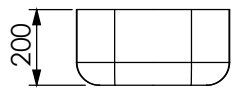

# Valamud/ Basins

**600x450x300**

**600x450x250**

**600x500x300  
(AISI316)**

**550x500x300**

**500x400x250**

**500x400x200**

**400x400x250**

**400x400x200  
(AISI316)**

**355x405x190  
LE34**

**400x340x175**

**240x330x150**

**Ø400x160**

**Ø300x180**

**Ø300x140**