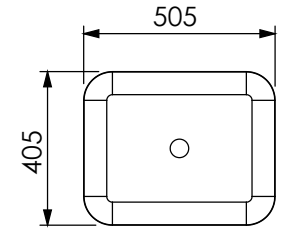

# Valamud/ Basins

**600x450x300**

**600x450x250**

**600x500x300  
(AISI316)**

**550x500x300**

**500x400x250**

**500x400x200**

**400x400x250**

**400x400x200  
(AISI316)**

**355x405x190  
LE34**

**400x340x175**

**240x330x150**

**Ø400x160**

**Ø300x180**

**Ø300x140**