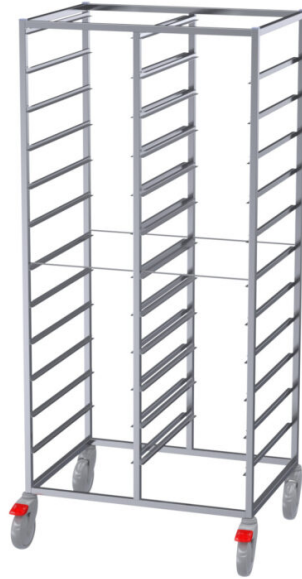

GN trolley Togi GN 1/1×24

- **Product code:** Togi GN 1/1×24

- stainless steel structure
- 24 guide rails for GN 1/1 containers
- two out of four of the wheels have brakes
- **NB!** It is possible to order elevated ends for rails to prevent the containers from sliding out during transportation!