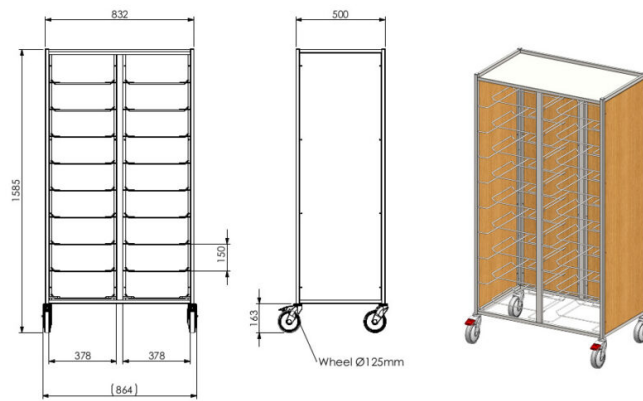

Tray trolley Togi P18 (laminated)

- **Product code:** Togi P18 (laminated)

- stainless steel structure
- holds 18 trays
- two out of four of the wheels have brakes
- the sides are covered with laminated panels, colour to be specified in the order