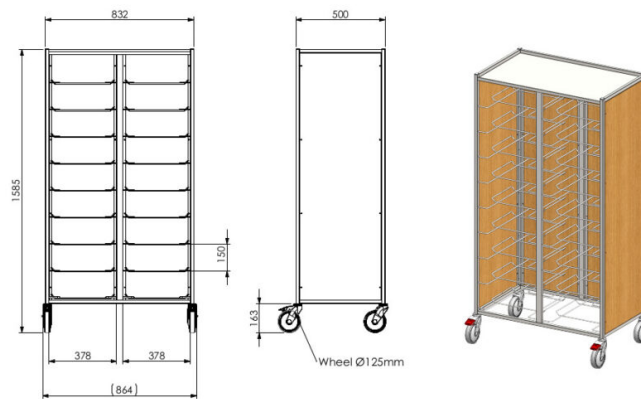

# Tray trolley Togi P18 (laminated)

- **Product code:** Togi P18 (laminated)

- stainless steel structure
- holds 18 trays
- two out of four of the wheels have brakes
- the sides are covered with laminated panels, colour to be specified in the order