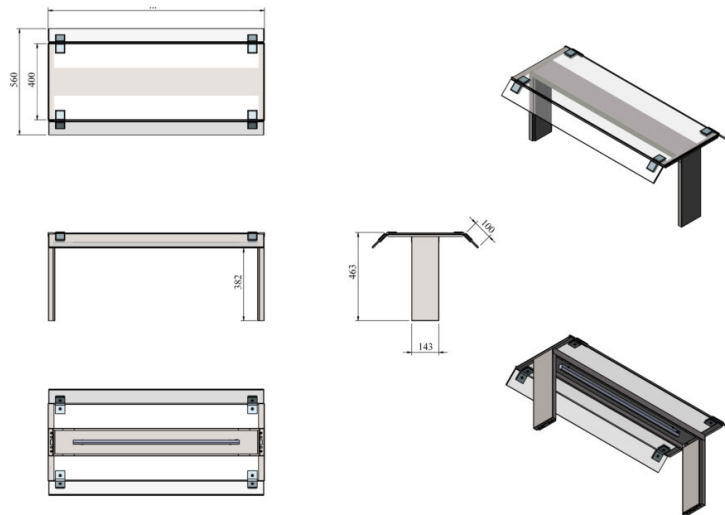

Upper shelf with corner glasses UTP GA

- **Product code:** UTP GA

- stainless steel structure
- can be ordered as pre-installed in the product or retro?t to already existing product
- LED lighting underneath the surface
- straight, two-sided splash guard made of tempered glass
- **Upper shelves are available on order:**
 - in different dimensions