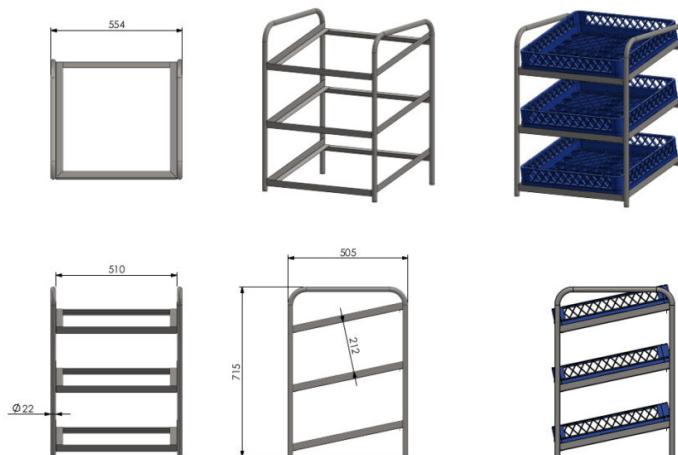

Tabletop shelf AKT 33 SQ

- **Product code:** AKT 33 SQ
- **Dimensions, mm (w*d*h):** 554*505*715

- stainless steel structure
- mounted on the worktop
- tilted rails for 500 x 500 mm glass baskets (baskets not included)
- the rails' ends are elevated to prevent the baskets from sliding out
- holds 3 baskets