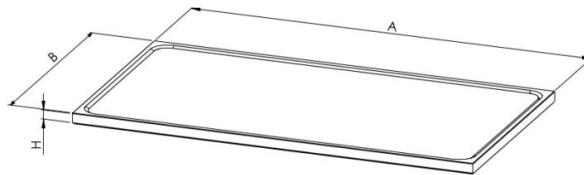

# TT with raised edge

- **Product code:** TT with raised edge

- made of high-quality stainless steel