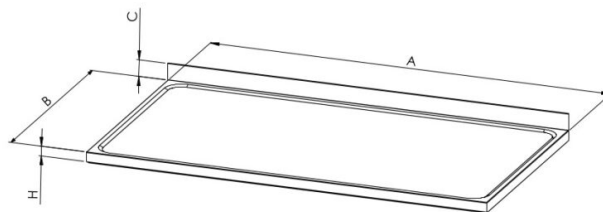

TT with backsplash and raised edge

- **Product code:** TT with backsplash and raised edge

- made of high-quality stainless steel