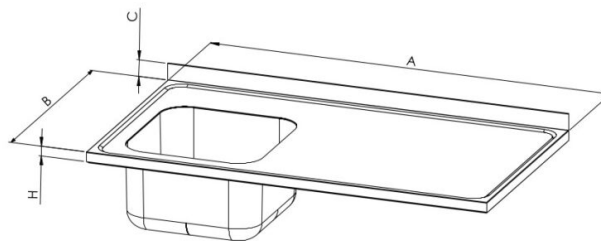

# TTV with backsplash and raised edge

- **Product code:** TTV with backsplash and raised edge

- made of high-quality stainless steel

**RESTMEC**