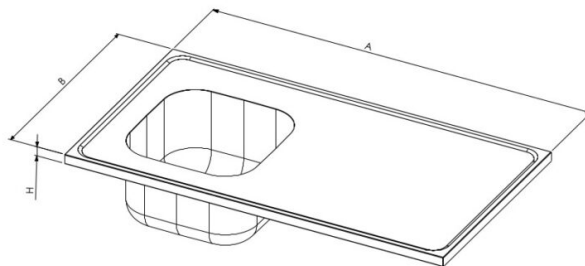

# TTV with raised edge

- **Product code:** TTV with raised edge

- made of high-quality stainless steel

**RESTMEC**