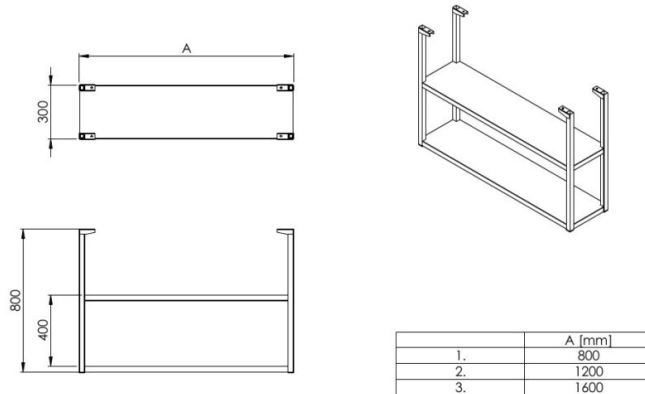

Ceiling shelf Fix

- **Product code:** Ceiling shelf Fix

- smooth surfaced ceiling shelf is made of high-quality stainless steel
- frame is made of welded 30x30 mm square tubes
- fixed height shelf surface is made of 1,0 mm thick material
- number and heights of shelves according to client's preferences
- maximum length 2900 mm