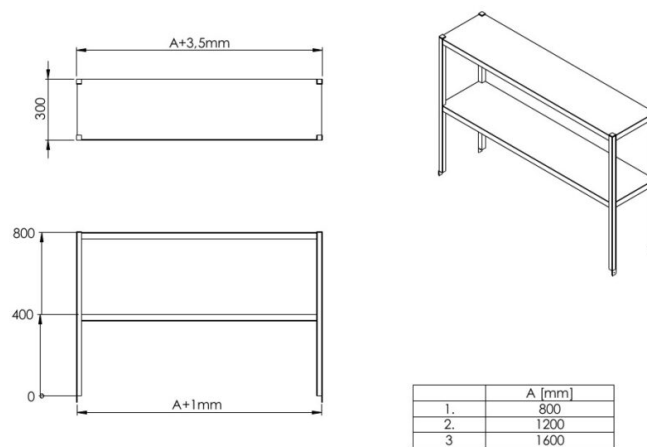

Table shelf 800 - 1600 (side mount)

- **Product code:** LR 800x300x800 2TP KK
- **Product code:** LR 1200x300x800 2TP KK
- **Product code:** LR 1600x300x800 2TP KK

- smooth surfaced table shelf is made of high-quality stainless steel
- frame is made of welded 25×25 mm square tubes
- fixed height shelf surface is made of 1,0 mm thick material
- table shelf is fixed to the ends of the surface through the mounting plates
- standard lengths: 800 mm, 1200 mm, 1600 mm