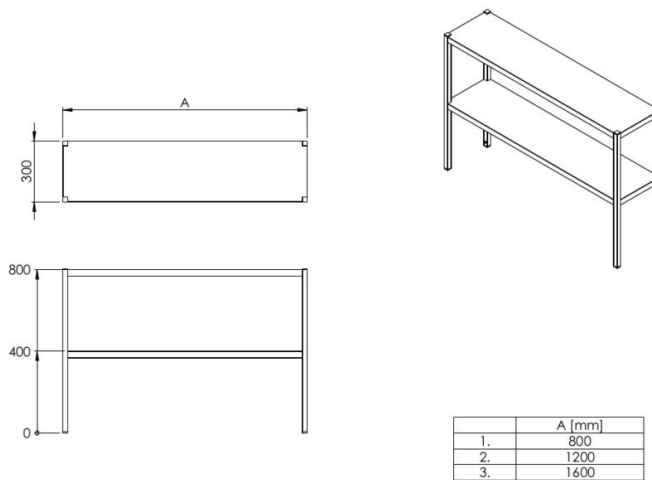

## Table shelf 800–1600 (top mount)

- **Product code:** LR 800x300x800 2TP PK
- **Product code:** LR 1200x300x800 2TP PK
- **Product code:** LR 1600x300x800 2TP PK

- smooth surfaced table shelf is made of high-quality stainless steel
- frame is made of welded 25×25 mm square tubes
- fixed height shelf surface is made of 1,0 mm thick material
- table shelf is fixed to the surface from the top with screws or M8 bolts
- standard lengths: 800 mm, 1200 mm, 1600 mm