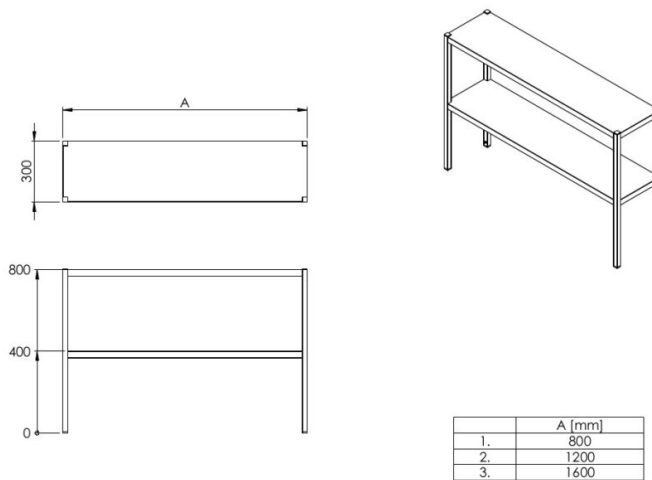

Table shelf 800–1600 (top mount)

- **Product code:** LR 800x300x800 2TP PK
- **Product code:** LR 1200x300x800 2TP PK
- **Product code:** LR 1600x300x800 2TP PK

- smooth surfaced table shelf is made of high-quality stainless steel
- frame is made of welded 25×25 mm square tubes
- fixed height shelf surface is made of 1,0 mm thick material
- table shelf is fixed to the surface from the top with screws or M8 bolts
- standard lengths: 800 mm, 1200 mm, 1600 mm