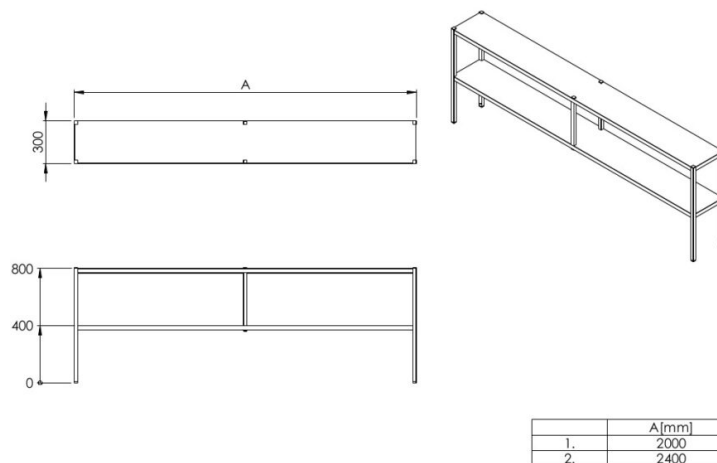

## Table shelf 2000–2400 (top mount)

- **Product code:** LR 2000x300x800 2TP PK
- **Product code:** LR 2400x300x800 2TP PK

- smooth surfaced table shelf is made of high-quality stainless steel
- frame is made of welded 25×25 mm square tubes
- fixed height shelf surface is made of 1,0 mm thick material
- table shelf is fixed to the surface from the top with screws or M8 bolts
- standard lengths: 2000 mm, 2400 mm