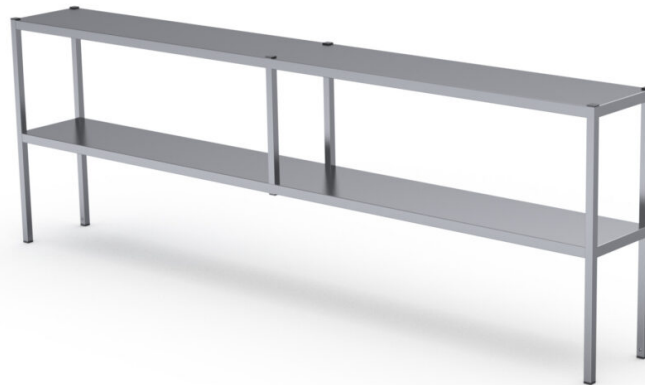

## Table shelf 2000–2400 (top mount)

- **Product code:** LR 2000x300x800 2TP PK
- **Product code:** LR 2400x300x800 2TP PK

- smooth surfaced table shelf is made of high-quality stainless steel
- frame is made of welded 25×25 mm square tubes
- fixed height shelf surface is made of 1,0 mm thick material
- table shelf is fixed to the surface from the top with screws or M8 bolts
- standard lengths: 2000 mm, 2400 mm