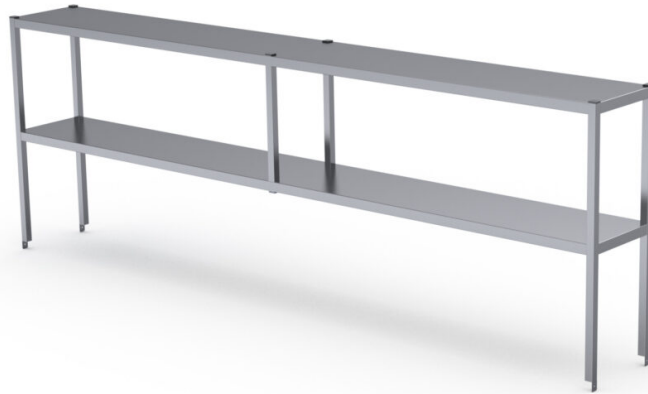

Table shelf 2000–2400 (side mount)

- **Product code:** LR 2000x300x800 2TP KK
- **Product code:** LR 2400x300x800 2TP KK

- smooth surfaced table shelf is made of high-quality stainless steel
- frame is made of welded 25×25 mm square tubes
- fixed height shelf surface is made of 1,0 mm thick material
- table shelf is fixed to the ends of the surface through the mounting plates
- standard lengths: 2000 mm, 2400 mm