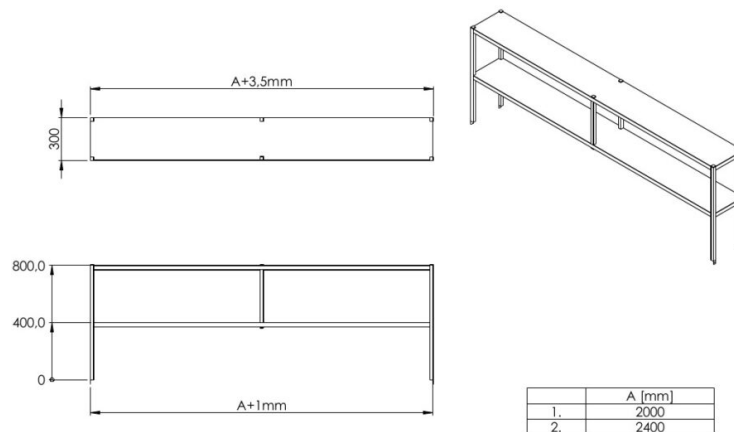

Table shelf 2000–2400 (side mount)

- **Product code:** LR 2000x300x800 2TP KK
- **Product code:** LR 2400x300x800 2TP KK

- smooth surfaced table shelf is made of high-quality stainless steel
- frame is made of welded 25×25 mm square tubes
- fixed height shelf surface is made of 1,0 mm thick material
- table shelf is fixed to the ends of the surface through the mounting plates
- standard lengths: 2000 mm, 2400 mm