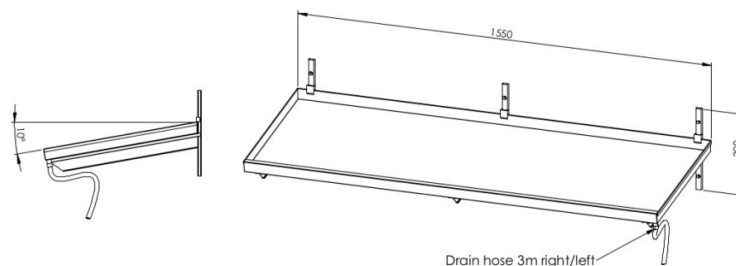

Dripping shelf for 3 dish baskets

- **Product code:** SRV 3

- stainless steel dripping shelf for a dish basket
- surface is from 1.0 mm stainless steel
- surface edges are bent upwards for 40 mm for catching water and waste dropping from the basket
- wall rails and carriers are from aluminium
- drain pipe \varnothing 15 mm, length 3 m
- drainage location (on the left or right)