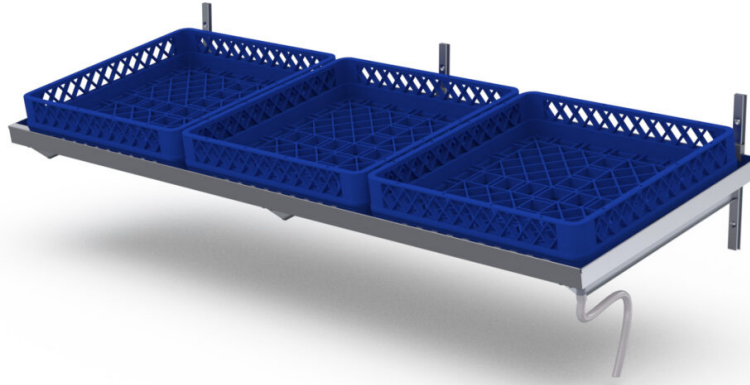

Dripping shelf for 3 dish baskets

- **Product code:** SRV 3

- stainless steel dripping shelf for a dish basket
- surface is from 1.0 mm stainless steel
- surface edges are bent upwards for 40 mm for catching water and waste dropping from the basket
- wall rails and carriers are from aluminium
- drain pipe \varnothing 15 mm, length 3 m
- drainage location (on the left or right)