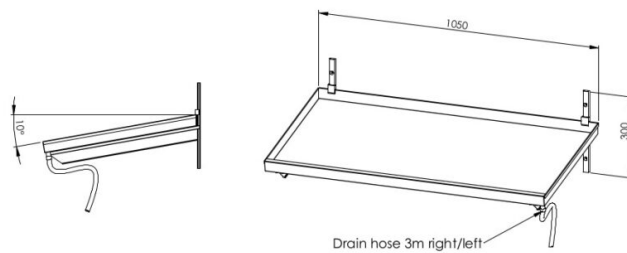

Dripping shelf for 2 dish baskets

- **Product code:** SRV 2

- stainless steel dripping shelf for a dish basket
- surface is from 1.0 mm stainless steel
- surface edges are bent upwards for 40 mm for catching water and waste dropping from the basket
- wall rails and carriers are from aluminium
- drain pipe \varnothing 15 mm, length 3 m
- drainage location (on the left or right)