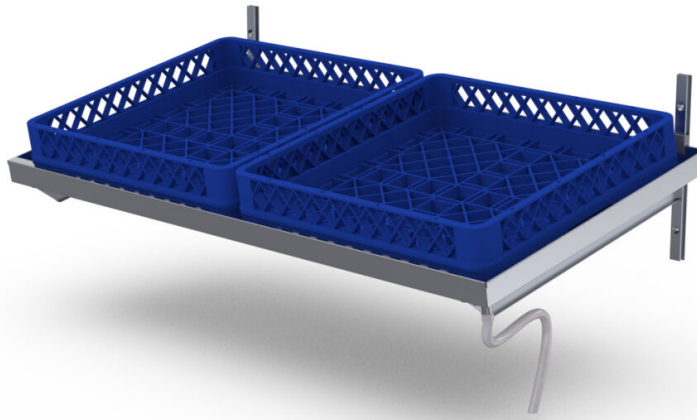

Dripping shelf for 2 dish baskets

- **Product code:** SRV 2

- stainless steel dripping shelf for a dish basket
- surface is from 1.0 mm stainless steel
- surface edges are bent upwards for 40 mm for catching water and waste dropping from the basket
- wall rails and carriers are from aluminium
- drain pipe \varnothing 15 mm, length 3 m
- drainage location (on the left or right)