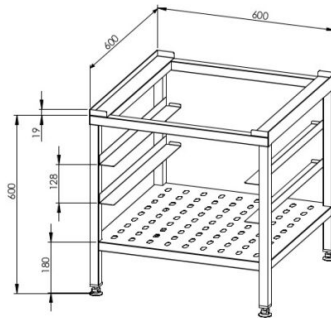

# Dishwasher stand

- **Product code:** NPMAR
- **Dimensions, mm (w\*d\*h):** 600\*600\*600

- made of stainless steel
- 2 pairs of rails for dishwashing baskets
- distance between rails 128 mm
- rail rear end stops for preventing falling off of the dishwashing basket
- dimensions of the basket 500 x 500 mm
- stainless steel square tube frame (30 x 30 mm)
- adjustable feet