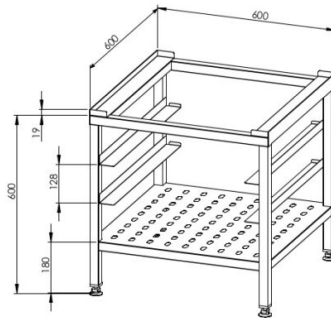

Dishwasher stand

- **Product code:** NPMAR
- **Dimensions, mm (w*d*h):** 600*600*600

- made of stainless steel
- 2 pairs of rails for dishwashing baskets
- distance between rails 128 mm
- rail rear end stops for preventing falling off of the dishwashing basket
- dimensions of the basket 500 x 500 mm
- stainless steel square tube frame (30 x 30 mm)
- adjustable feet