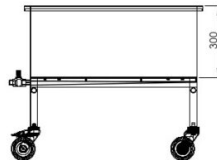

Detergent trolley

- designed for storing detergents
- made of high-quality stainless steel
- four swivel wheels that facilitate transportation (2 of them lockable)
- removable perforated plates at the bottom of the basin
- there is a faucet on the side of the trolley which makes easy to remove detergent residues spilled at the bottom of the basin