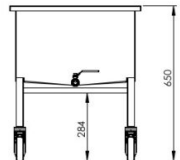

Detergent trolley

- designed for storing detergents
- made of high-quality stainless steel
- four swivel wheels that facilitate transportation (2 of them lockable)
- removable perforated plates at the bottom of the basin
- there is a faucet on the side of the trolley which makes easy to remove detergent residues spilled at the bottom of the basin