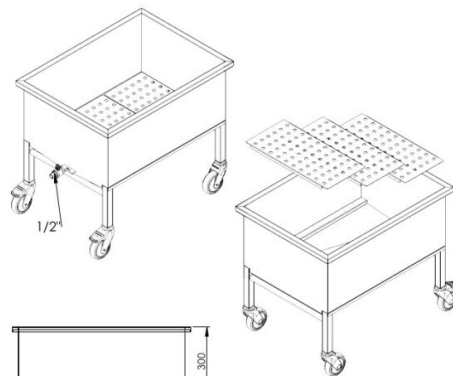

Detergent trolley

- designed for storing detergents
- made of high-quality stainless steel
- four swivel wheels that facilitate transportation (2 of them lockable)
- removable perforated plates at the bottom of the basin
- there is a faucet on the side of the trolley which makes easy to remove detergent residues spilled at the bottom of the basin