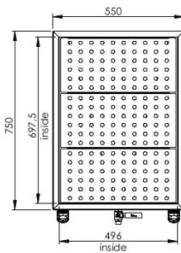

Detergent trolley

- designed for storing detergents
- made of high-quality stainless steel
- four swivel wheels that facilitate transportation (2 of them lockable)
- removable perforated plates at the bottom of the basin
- there is a faucet on the side of the trolley which makes easy to remove detergent residues spilled at the bottom of the basin