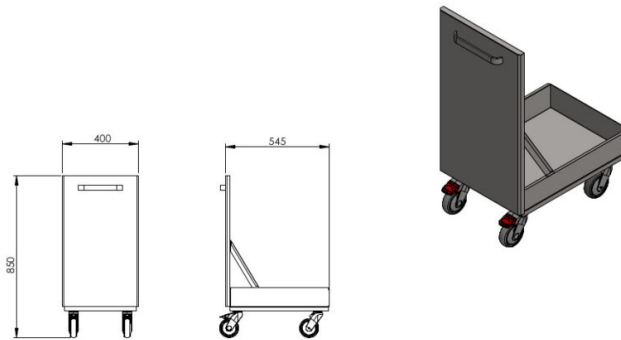

Waste trolley with front panel

- **Product code:** Waste trolley with front panel
- **Dimensions, mm (w*d*h):** 545*400*850

- made of high-quality stainless steel
- four swivel wheels that facilitate transportation (2 of them lockable)
- it is possible to place a 60 L plastic waste container on the frame
- waste container is not included