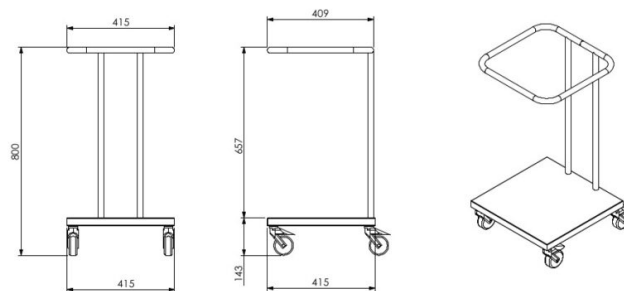

Waste trolley for plastic garbage bags

- **Product code:** Waste trolley for plastic garbage bags

- made of high-quality stainless steel
- four swivel wheels that facilitate transportation (2 of them lockable)