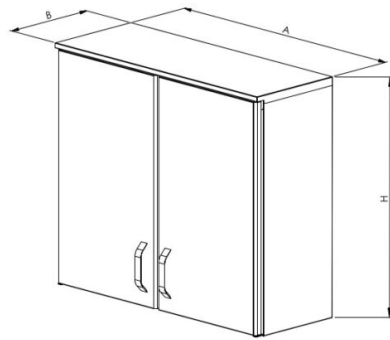

Wall cabinet

- **Product code:** SNK-2

CODE	A [mm]	B [mm]	H [mm]
SNK 802	800	300	700
SNK 1202	1200	300	700

- wall cupboard is made of high-quality stainless steel
- there is 1 shelf in the cupboard, adjustable
- it is possible to order the locking system, if needed