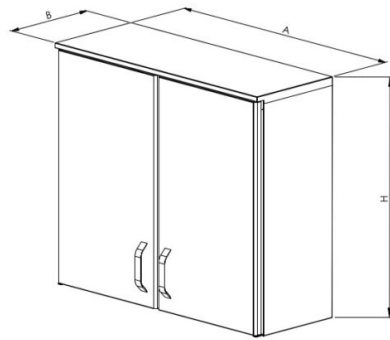

# Wall cabinet

- **Product code:** SNK-2

CODE	A [mm]	B [mm]	H [mm]
SNK 802	800	300	700
SNK 1202	1200	300	700

- wall cupboard is made of high-quality stainless steel
- there is 1 shelf in the cupboard, adjustable
- it is possible to order the locking system, if needed