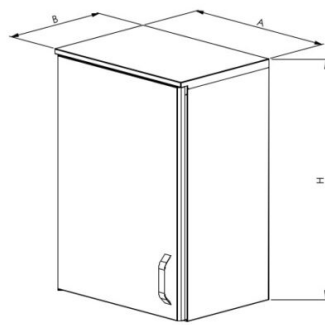

Wall cabinet

- **Product code:** SNK-1

Code	A [mm]	B [mm]	H [mm]
SNK 401 L/R	400	300	700
SNK 601 L/R	600	300	700

- wall cupboard is made of high-quality stainless steel
- there is 1 shelf in the cupboard, adjustable
- it is possible to order the locking system, if needed