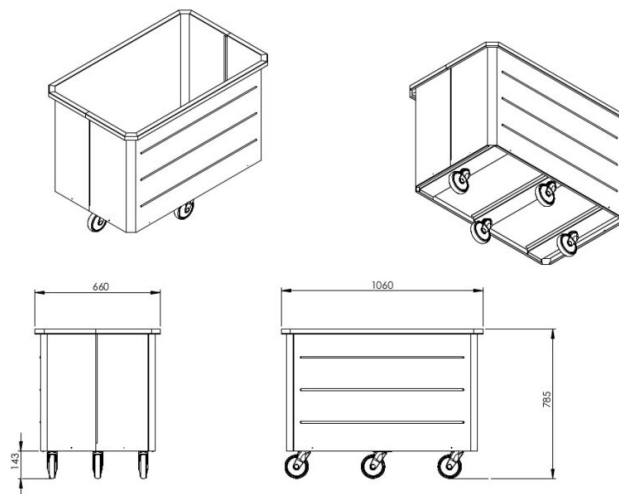

Laundry trolley

- **Product code:** Lina-1
- **Dimensions, mm (w*d*h):** 1060*660*785

- transportation trolley for laundromats and hotels for transporting laundry
- enclosure is made of high-quality stainless steel
- four swivel wheels that facilitate transportation (2 of them lockable)