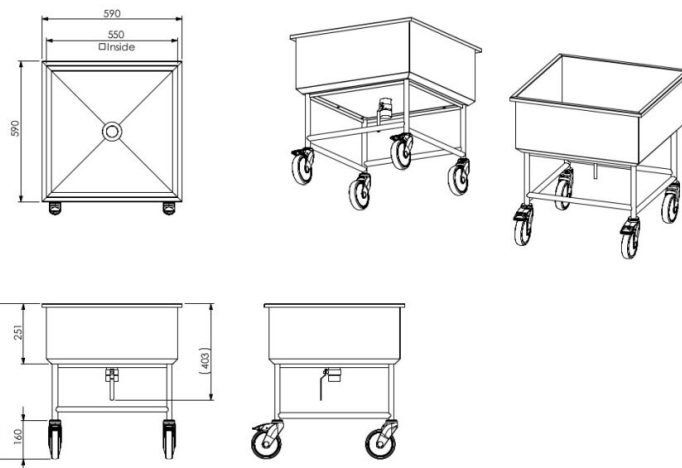

Cutlery soak trolley with inclined plane

- **Product code:** VR with inclined plane

- made of high-quality stainless steel
- four swivel wheels that facilitate transportation (2 of them lockable)
- the basin fits 500 x 500 mm dishwashing basket
- depth of the basin is 250 mm
- with ball valve and inclined plane