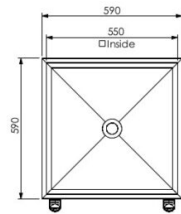

Cutlery soak trolley with ball valve and waste bin

- **Product code:** VR with ball valve and waste bin

- made of high-quality stainless steel
- four swivel wheels that facilitate transportation (2 of them lockable)
- the basin fits 500 x 500 mm dishwashing basket
- depth of the basin is 250 mm
- with ball valve and waste bin