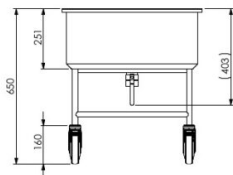

Cutlery soak trolley with ball valve and waste bin

- **Product code:** VR with ball valve and waste bin

- made of high-quality stainless steel
- four swivel wheels that facilitate transportation (2 of them lockable)
- the basin fits 500 x 500 mm dishwashing basket
- depth of the basin is 250 mm
- with ball valve and waste bin