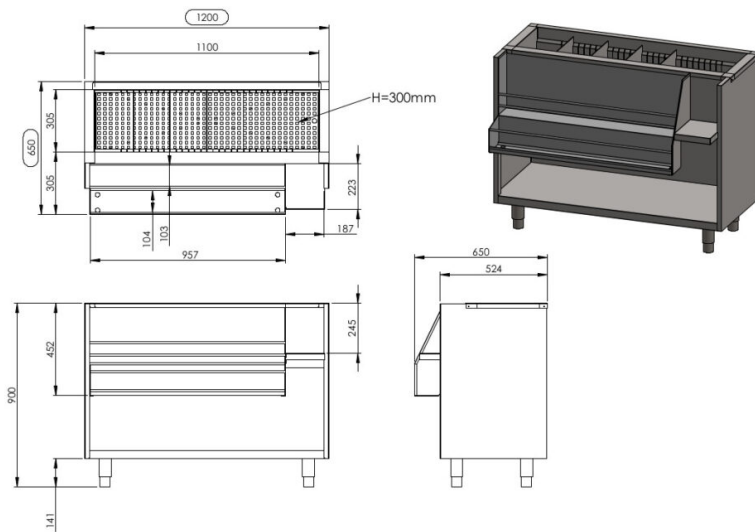

Cool 1200

- **Product code:** Cool 1200
- **Dimensions, mm (w*d*h):** 1200*650*900

- stainless steel structure
- ice chest with drain connection
- ice chest with removable dividers
- grate at the bottom of ice chest
- removable support for GN containers (containers not included)
- bottle holder
- base for blender
- adjustable feet allow adjusting height of ± 20 mm