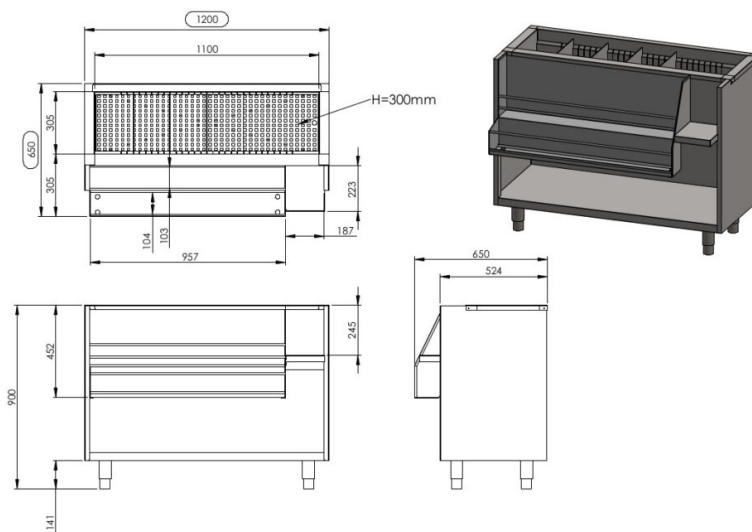

Cool 1200

- **Product code:** Cool 1200
- **Dimensions, mm (w*d*h):** 1200*650*900

- stainless steel structure
- ice chest with drain connection
- ice chest with removable dividers
- grate at the bottom of ice chest
- removable support for GN containers (containers not included)
- bottle holder
- base for blender
- adjustable feet allow adjusting height of ± 20 mm

RESTMEC