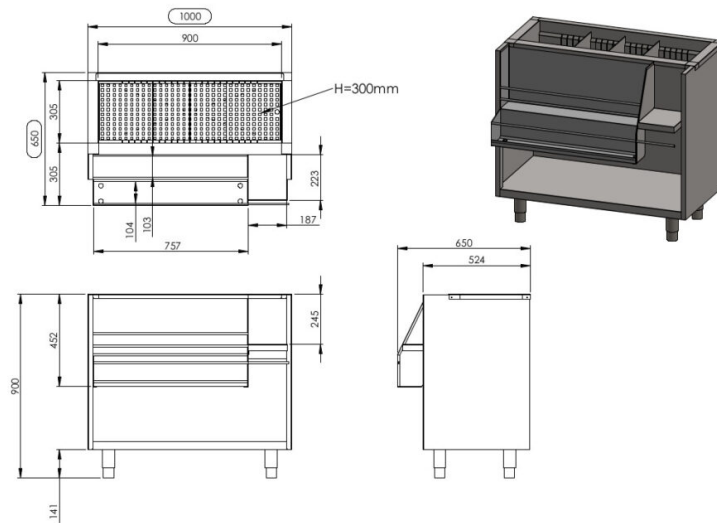

Cool 1000

- **Product code:** Cool 1000
- **Dimensions, mm (w*d*h):** 1000*650*900

- stainless steel structure
- ice chest with drain connection
- ice chest with removable dividers
- grate at the bottom of ice chest
- removable support for GN containers (containers not included)
- bottle holder
- base for blender
- adjustable feet allow adjusting height of ± 20 mm