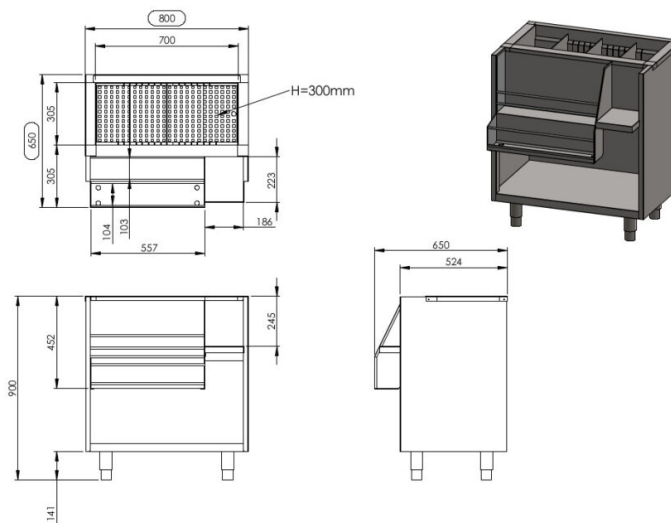

# Cool 800

- **Product code:** Cool 800
- **Dimensions, mm (w\*d\*h):** 800\*650\*900

- stainless steel structure
- ice chest with drain connection
- ice chest with removable dividers
- grate at the bottom of ice chest
- removable support for GN containers (containers not included)
- bottle holder
- base for blender
- adjustable feet allow adjusting height of  $\pm 20$  mm