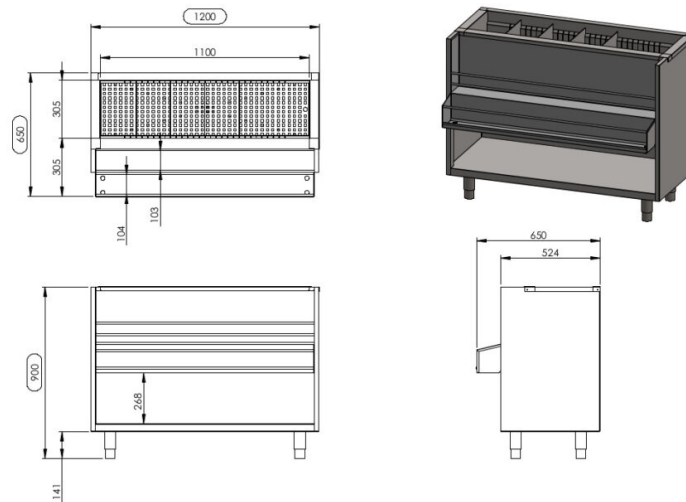

Mary 1200

- **Product code:** Mary 1200
- **Dimensions, mm (w*d*h):** 1200*650*900

- stainless steel structure
- ice chest depth 300mm
- ice chest with drain connection
- ice chest with removable dividers
- grate at the bottom of ice chest
- bottle holder
- adjustable feet allow adjusting height of ± 20 mm

RESTMEC