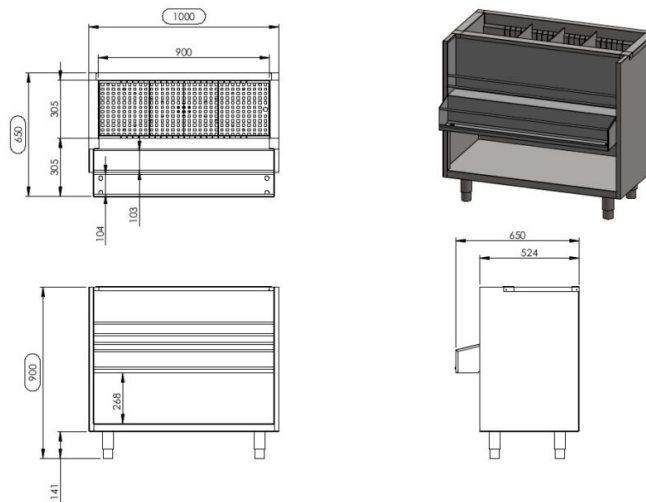

Mary 1000

- **Product code:** Mary 1000
- **Dimensions, mm (w*d*h):** 1000*650*900

- stainless steel structure
- ice chest depth 300mm
- ice chest with drain connection
- ice chest with removable dividers
- grate at the bottom of ice chest
- bottle holder
- adjustable feet allow adjusting height of ± 20 mm

RESTMEC