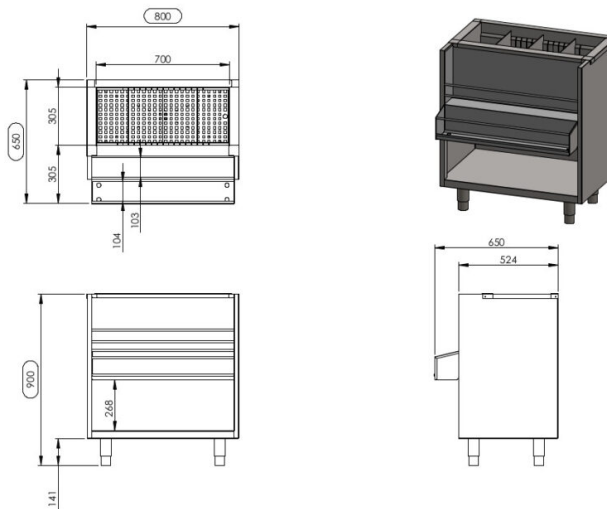

# Mary 800

- **Product code:** Mary 800
- **Dimensions, mm (w\*d\*h):** 800\*650\*900

- stainless steel structure
- ice chest depth 300mm
- ice chest with drain connection
- ice chest with removable dividers
- grate at the bottom of ice chest
- bottle holder
- adjustable feet allow adjusting height of  $\pm 20$  mm