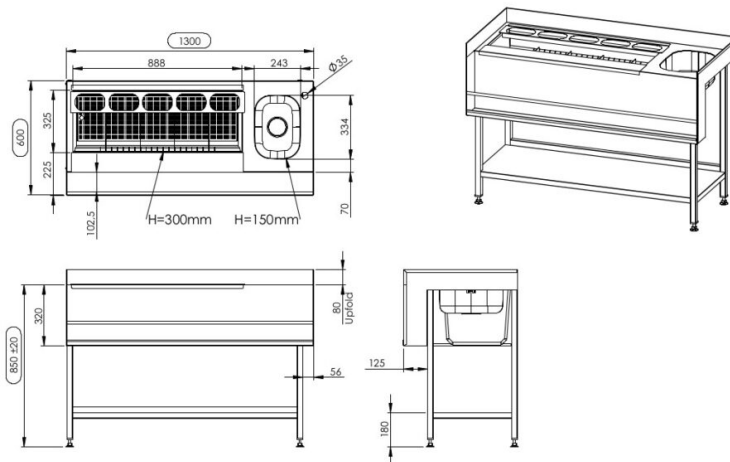

Kelly 1300

- **Product code:** Kelly 1300
- **Dimensions, mm (w*d*h):** 1300*600*850/930

- stainless steel structure
- ice chest with drain connection
- ice chest with removable dividers
- grate at the bottom of ice chest
- removable support for GN containers 1/9 (5 openings, containers not included)
- bottle holder
- sink with dimensions 250*290*200mm
- mixer mounting hole (Ø35 mm), mixer not included
- adjustable feet allow adjusting height of ±20 mm