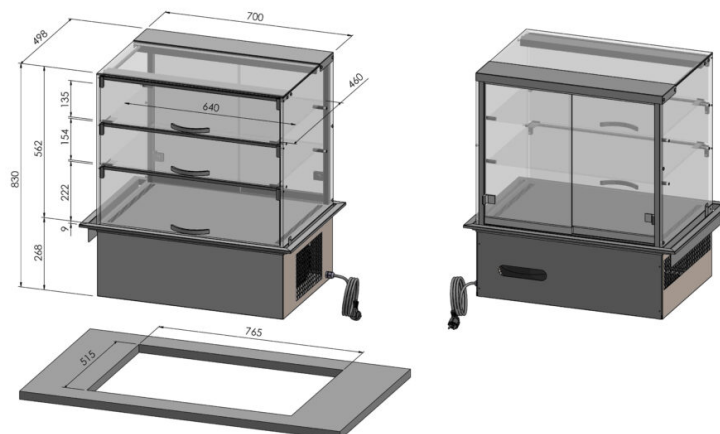

Glass display Vivian DISQ 700/2

- **Product code:** DISQ 700/2

- cold display for short-term distribution of food at +8°C to +12°C (digital temperature display)
- lift-up doors on customer side
- easy sliding glass doors on vendor side
- stainless steel structure
- display can be mounted on tabletop or frame
- ventilator-cooled
- glass shelves
- LED lighting in upper part of display