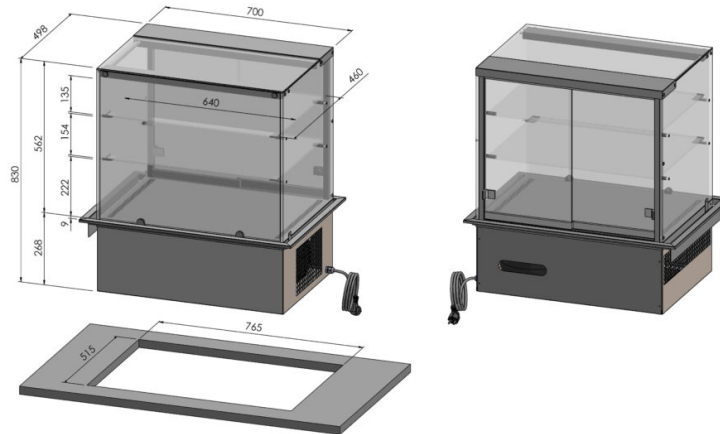

Glass display Vivian DISQ 700/2S

- **Product code:** DISQ 700/2S

- cold display for short-term distribution of food at +8°C to +12°C (digital temperature display)
- service model (customer side closed)
- easy sliding glass doors on vendor side
- stainless steel structure
- display can be mounted on tabletop or frame
- ventilator-cooled
- glass shelves
- LED lighting in upper part of display