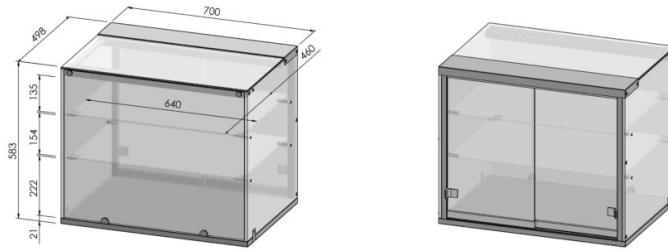

# Glass display Vivian NLSQ 700/2S

- **Product code:** NLSQ 700/2S

- neutral tabletop display
- service model (customer side closed)
- easy sliding glass doors on vendor side
- stainless steel structure
- glass shelves
- LED lighting in upper part of display