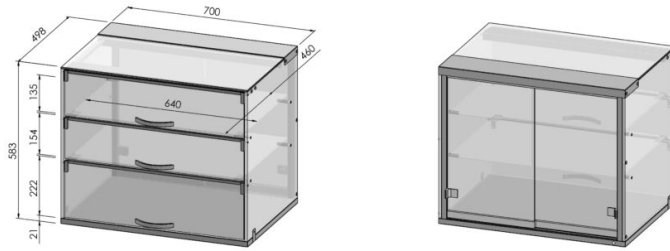

Glass display Vivian NLSQ 700/2

- **Product code:** NLSQ 700/2
- neutral tabletop display
- lift-up doors on customer side
- easy sliding glass doors on vendor side
- stainless steel structure
- glass shelves
- LED lighting in upper part of display