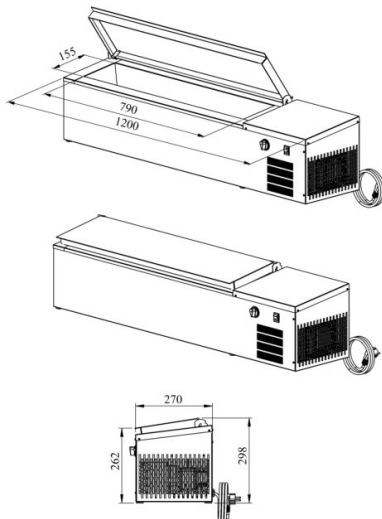

Cold basin to the table top PZA 1200

- **Product code:** PZA 1200
- **Operating temperature:** +2 +8
- **Degree of protection:** IP44
- **Refrigerant:** R290
- **Capacity (kW):** 0,4
- **Frequency (Hz):** 50
- **Voltage (V):** 220 - 230

- table top cold basin – for placing on the worktop, intended for food storage
- cold basin fits (5 x) GN 1/6-150
- cold basin has stainless steel cover
- basin has drain connection
- built-in refrigerating compressor
- mechanical thermostat