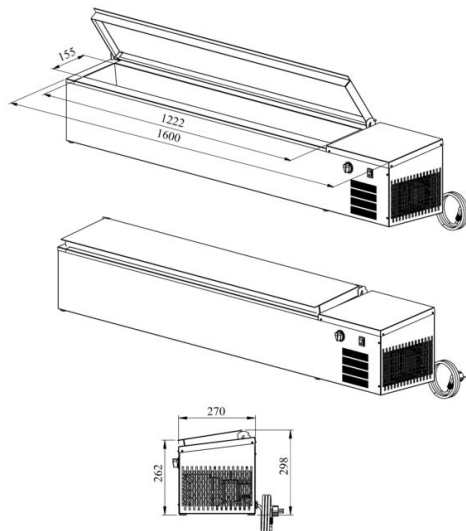

Cold basin to the table top PZA 1600

- **Product code:** PZA 1600
- **Operating temperature:** +2 +8
- **Degree of protection:** IP44
- **Refrigerant:** R290
- **Capacity (kW):** 0,4
- **Frequency (Hz):** 50
- **Voltage (V):** 220 - 230

- table top cold basin – for placing on the worktop, intended for food storage
- cold basin fits (7 x) GN 1/6-150 + GN 1/9
- cold basin has stainless steel cover
- basin has drain connection
- built-in refrigerating compressor
- mechanical thermostat