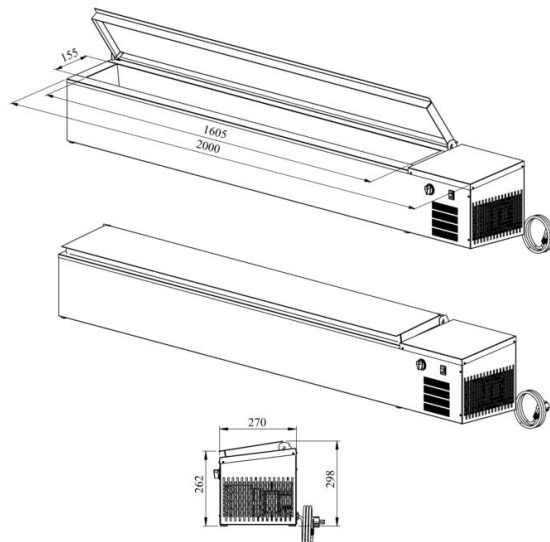

Cold basin to the table top PZA 2000

- **Product code:** PZA 2000
- **Operating temperature:** +2 +8
- **Degree of protection:** IP44
- **Refrigerant:** R290
- **Capacity (kW):** 0,4
- **Frequency (Hz):** 50
- **Voltage (V):** 220 - 230

- table top cold basin – for placing on the worktop, intended for food storage
- cold basin fits (10 x) GN 1/6-150
- cold basin has stainless steel cover
- basin has drain connection
- built-in refrigerating compressor
- mechanical thermostat