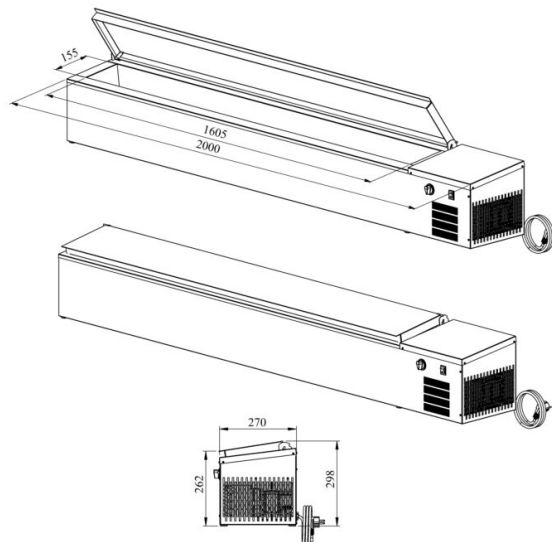

# Cold basin to the table top PZA 2000

- **Product code:** PZA 2000
- **Operating temperature:** +2 .... +8
- **Degree of protection:** IP44
- **Refrigerant:** R290
- **Capacity (kW):** 0,4
- **Frequency (Hz):** 50
- **Voltage (V):** 220 - 230

- table top cold basin – for placing on the worktop, intended for food storage
- cold basin fits (10 x) GN 1/6-150
- cold basin has stainless steel cover
- basin has drain connection
- built-in refrigerating compressor
- mechanical thermostat