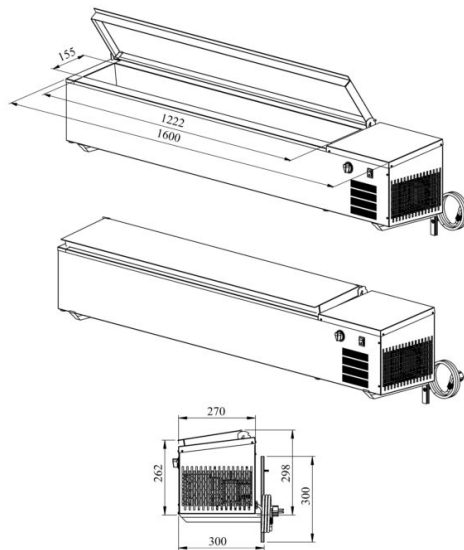

# Cold basin to the wall PZA S 1600

- **Product code:** PZA S 1600
- **Operating temperature:** +2 .... +8
- **Degree of protection:** IP44
- **Refrigerant:** R290
- **Capacity (kW):** 0,4
- **Frequency (Hz):** 50
- **Voltage (V):** 220 - 230

- cold basin for placing to the wall, intended for food storage
- cold basin fits (7 x) GN 1/6-150 + GN 1/9
- cold basin has stainless steel cover
- basin has drain connection
- built-in refrigerating compressor
- mechanical thermostat