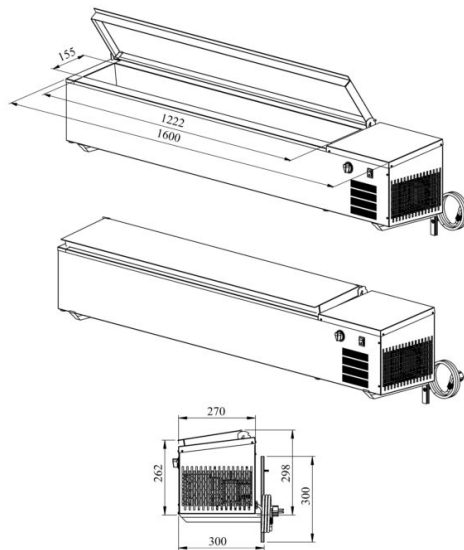

Cold basin to the wall PZA S 1600

- **Product code:** PZA S 1600
- **Operating temperature:** +2 +8
- **Degree of protection:** IP44
- **Refrigerant:** R290
- **Capacity (kW):** 0,4
- **Frequency (Hz):** 50
- **Voltage (V):** 220 - 230

- cold basin for placing to the wall, intended for food storage
- cold basin fits (7 x) GN 1/6-150 + GN 1/9
- cold basin has stainless steel cover
- basin has drain connection
- built-in refrigerating compressor
- mechanical thermostat