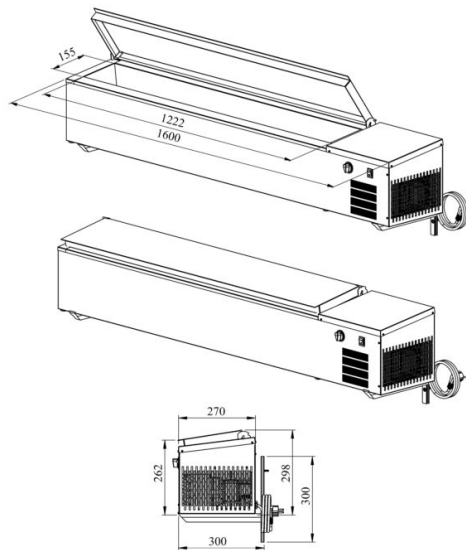

# Cold basin to the wall PZA S 1600

- **Product code:** PZA S 1600
- **Operating temperature:** +2 .... +8
- **Degree of protection:** IP44
- **Refrigerant:** R290
- **Capacity (kW):** 0,4
- **Frequency (Hz):** 50
- **Voltage (V):** 220 - 230

- cold basin for placing to the wall, intended for food storage
- cold basin fits (7 x) GN 1/6-150 + GN 1/9
- cold basin has stainless steel cover
- basin has drain connection
- built-in refrigerating compressor
- mechanical thermostat