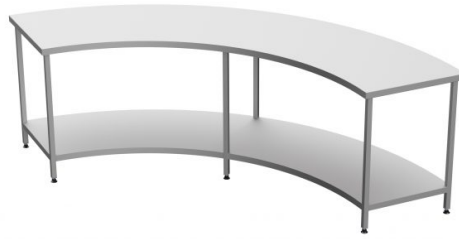

# Curved work table

Reference number: 11518 TL