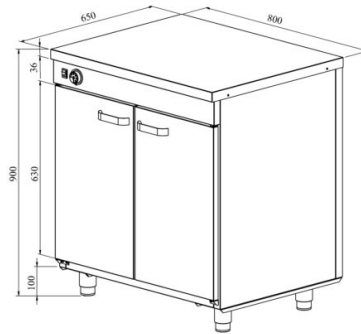

Attachment to LK – Heated worktop

- product code LK LT
- for LK LT cupboards with dimensions 400 ... 2000 mm