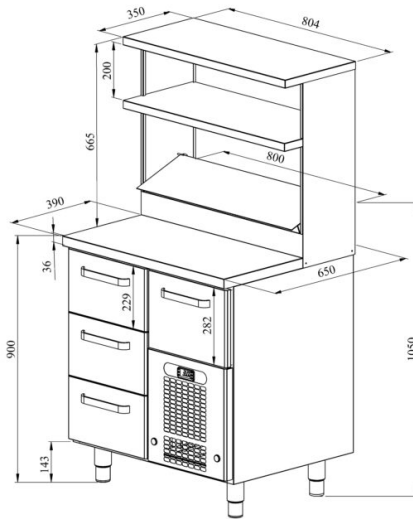

KLE LR – Upper shelf

- **Product code:** KLE LR

- Attachment to KLE - upper shelf for KLE cupboards with dimensions 800 ... 2000 mm
- illustrative image shows KLE 804 LR

[Technical drawing, PDF-file](#)