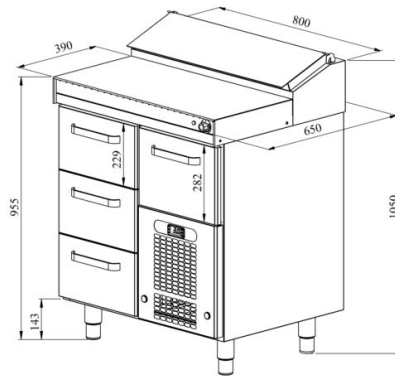

KLE LT – Heated worktop

- Product code: KLE LT

- Attachment to KLE - heated worktop for KLE cupboards with dimensions 800 ... 2000 mm
- illustrative image shows KLE 804 LT

[Technical drawing, PDF-file](#)