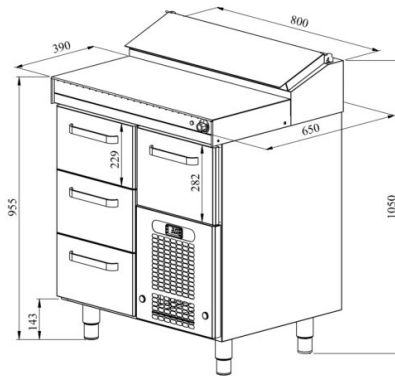

KLE LT – Heated worktop

- Product code: KLE LT

- Attachment to KLE - heated worktop for KLE cupboards with dimensions 800 ... 2000 mm
- illustrative image shows KLE 804 LT

[Technical drawing, PDF-file](#)