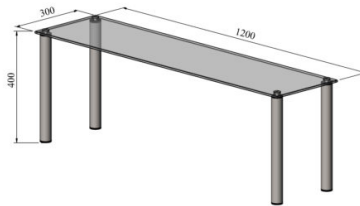

# Hand out shelf Jete MID

- **Product code:** VTP Jete MID
- **Dimensions, mm (w\*d\*h):** 1200\*300\*400

- stainless steel and tempered glass structure
- Jete MID is installed in the middle of the product
- can be ordered as pre-installed in the product or retro?t to already existing product
- can be ordered with LED lighting
- **Hand out shelves are available on order:**
  - in different dimensions