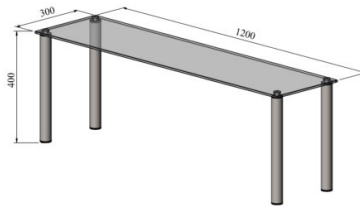

Hand out shelf Jete MID

- **Product code:** VTP Jete MID
- **Dimensions, mm (w*d*h):** 1200*300*400

- stainless steel and tempered glass structure
- Jete MID is installed in the middle of the product
- can be ordered as pre-installed in the product or retro?t to already existing product
- can be ordered with LED lighting
- **Hand out shelves are available on order:**
 - in different dimensions