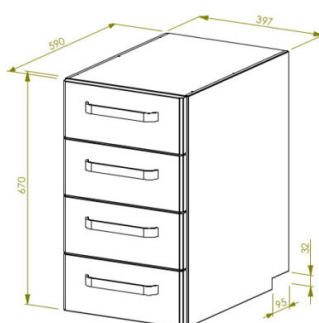

# Counter for work table SBRP4

- **Product code:** SBRP4
- **Dimensions, mm (w\*d\*h):** 397\*590\*670

- made of stainless steel
- 4 drawers

[Technical drawing, PDF-file](#)

**RESTMEC**