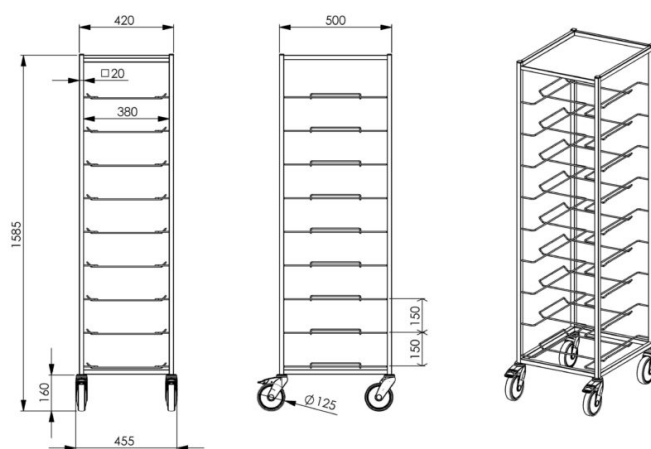

# Tray trolley Togi P9

- **Product code:** Togi P9

- stainless steel structure
- holds 9 trays
- two out of four of the wheels have brakes

[Technical drawing, PDF-file](#)