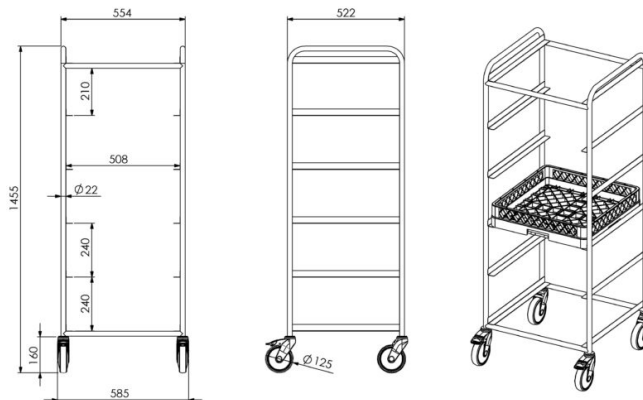

# Basket trolley AKV 6

- **Product code:** AKV 6

- stainless steel structure
- holds 6 baskets 500 x 500 mm (baskets not included)
- stainless guide rails
- two out of four of the wheels have brakes

[Technical drawing, PDF-file](#)