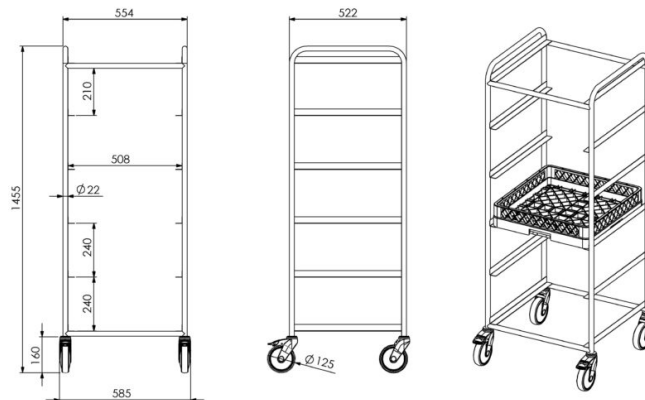

Basket trolley AKV 6

- **Product code:** AKV 6

- stainless steel structure
- holds 6 baskets 500 x 500 mm (baskets not included)
- stainless guide rails
- two out of four of the wheels have brakes

[Technical drawing, PDF-file](#)