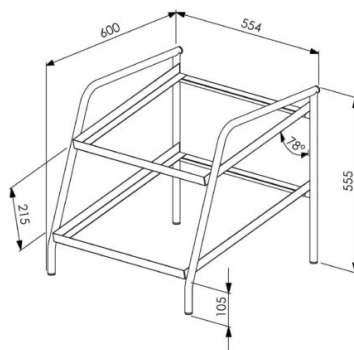

Tabletop shelf AKT 22

- **Product code:** AKT 22
- **Dimensions, mm (w*d*h):** 554*600*555

- stainless steel structure
- mounted on the worktop
- tilted rails for 500 x 500 mm glass baskets (baskets not included)
- the rails' ends are elevated to prevent the baskets from sliding out
- holds 2 baskets