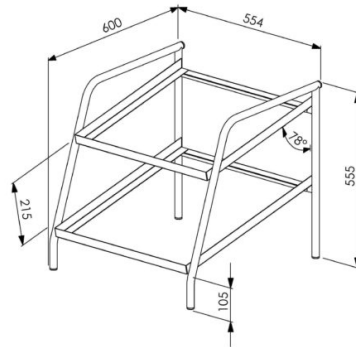

Tabletop shelf AKT 22

- **Product code:** AKT 22
- **Dimensions, mm (w*d*h):** 554*600*555

- stainless steel structure
- mounted on the worktop
- tilted rails for 500 x 500 mm glass baskets (baskets not included)
- the rails' ends are elevated to prevent the baskets from sliding out
- holds 2 baskets