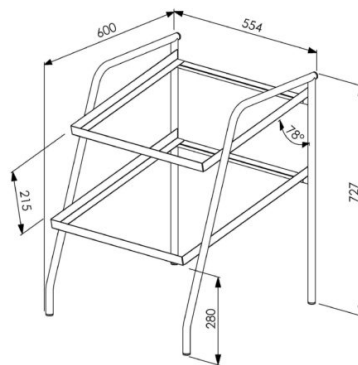

Tabletop shelf AKT 32

- **Product code:** AKT 32
- **Dimensions, mm (w*d*h):** 554*600*727

- stainless steel structure
- mounted on the worktop
- tilted rails for 500 x 500 mm glass baskets (baskets not included)
- the rails' ends are elevated to prevent the baskets from sliding out
- holds 2 baskets